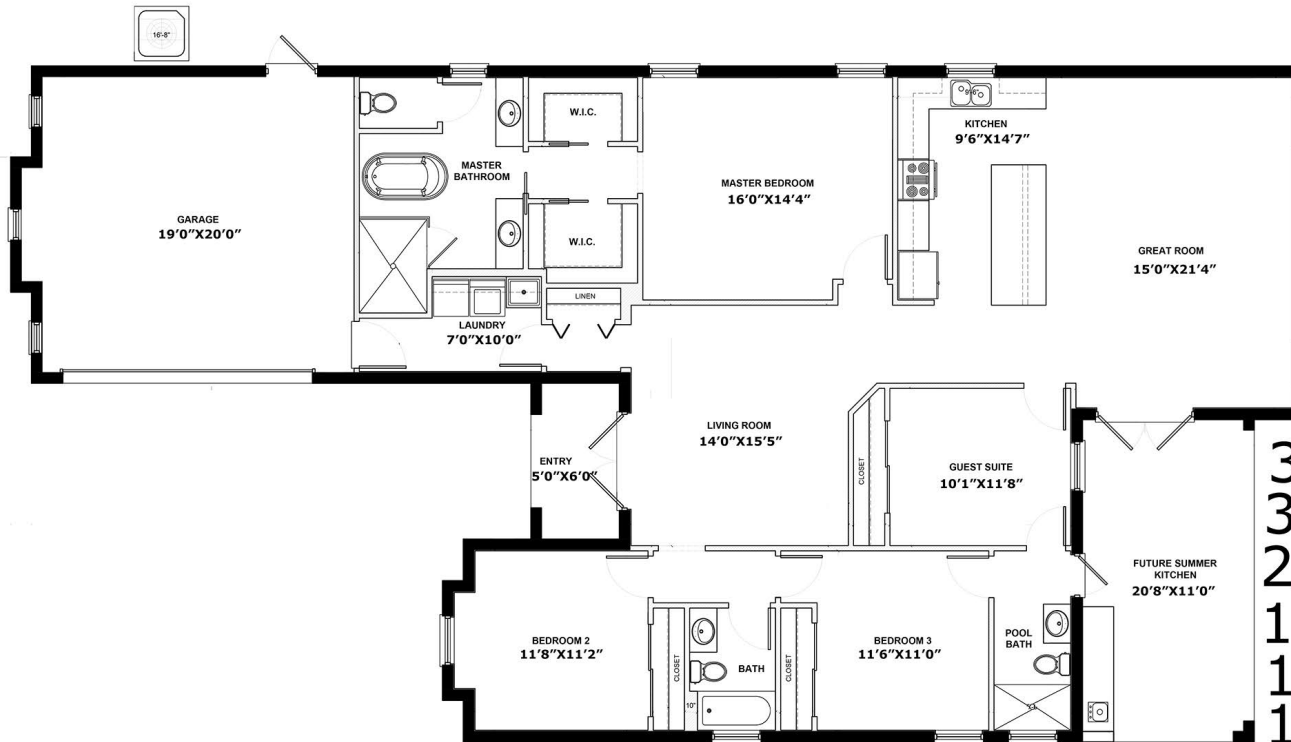

ALEXANDRIA MODEL

- 3 Bedrooms
- 3 Bathrooms
- 2 Cars Garage
- 1 Great room
- 1 Guest suite
- 1 Living room

Total area: 2,813.00 s.f.
Living area: 2,097.00 s.f.