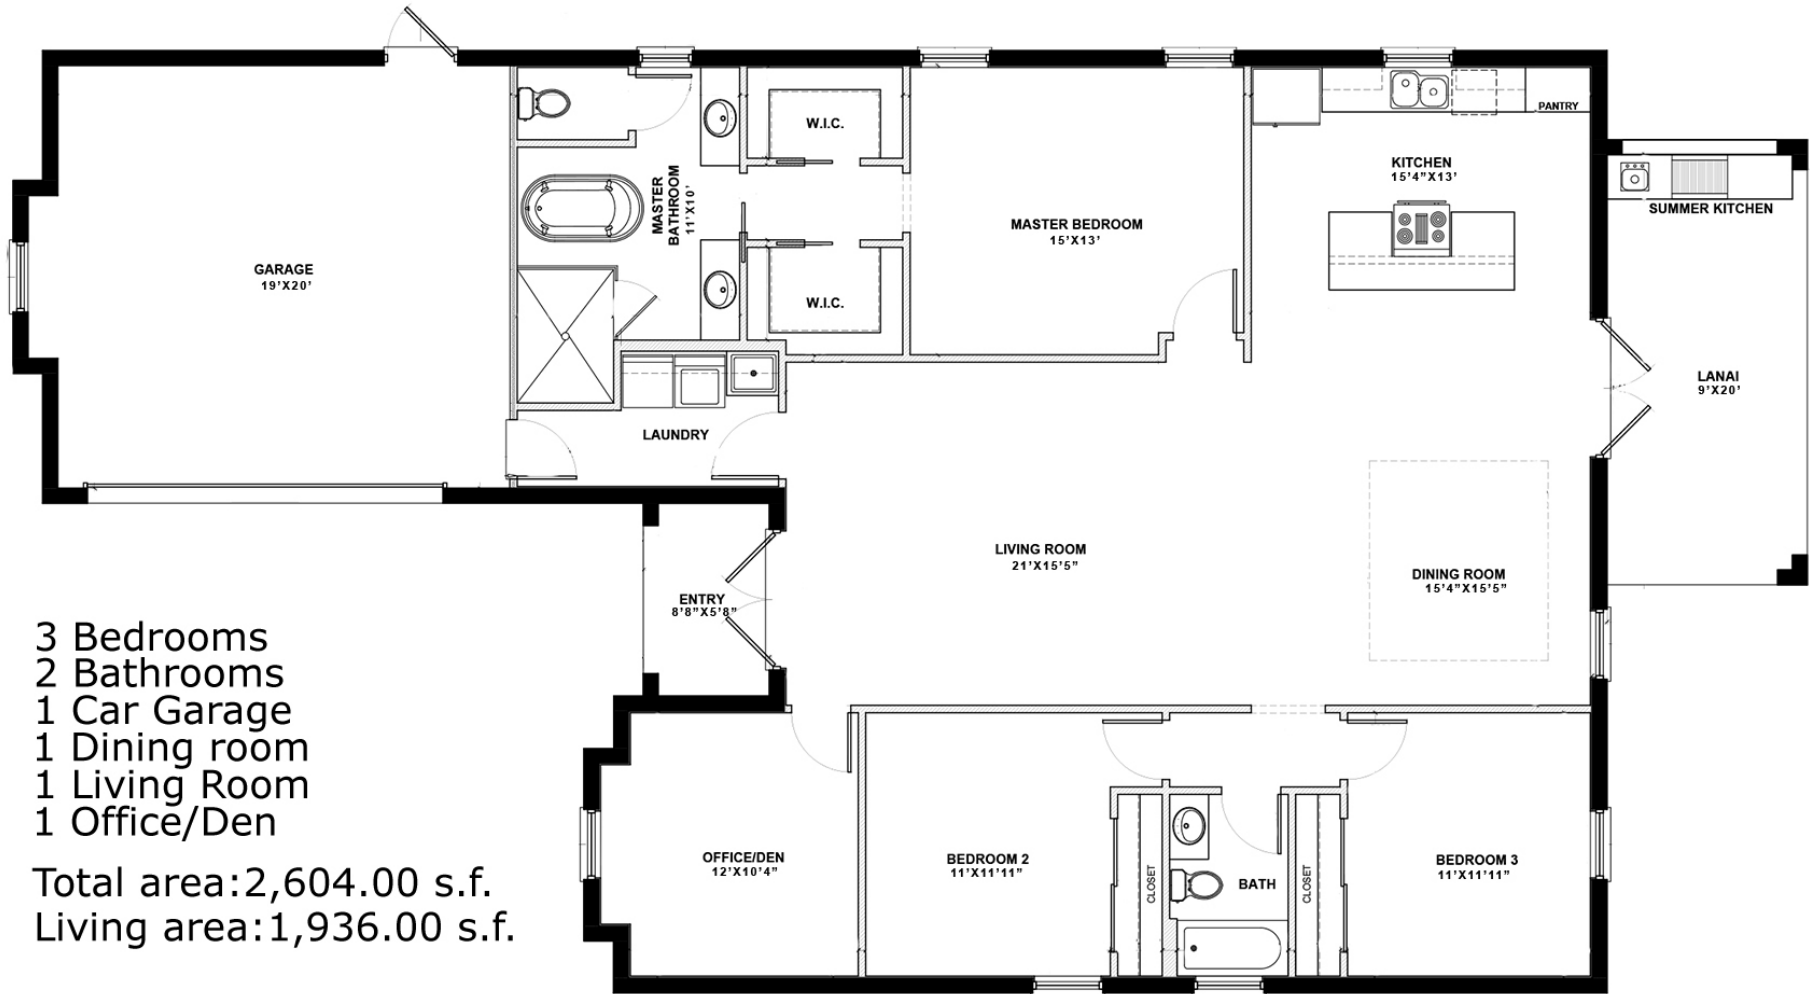

VALENCIA MODEL

- 3 Bedrooms
- 2 Bathrooms
- 1 Car Garage
- 1 Dining room
- 1 Living Room
- 1 Office/Den

Total area: 2,604.00 s.f.
Living area: 1,936.00 s.f.