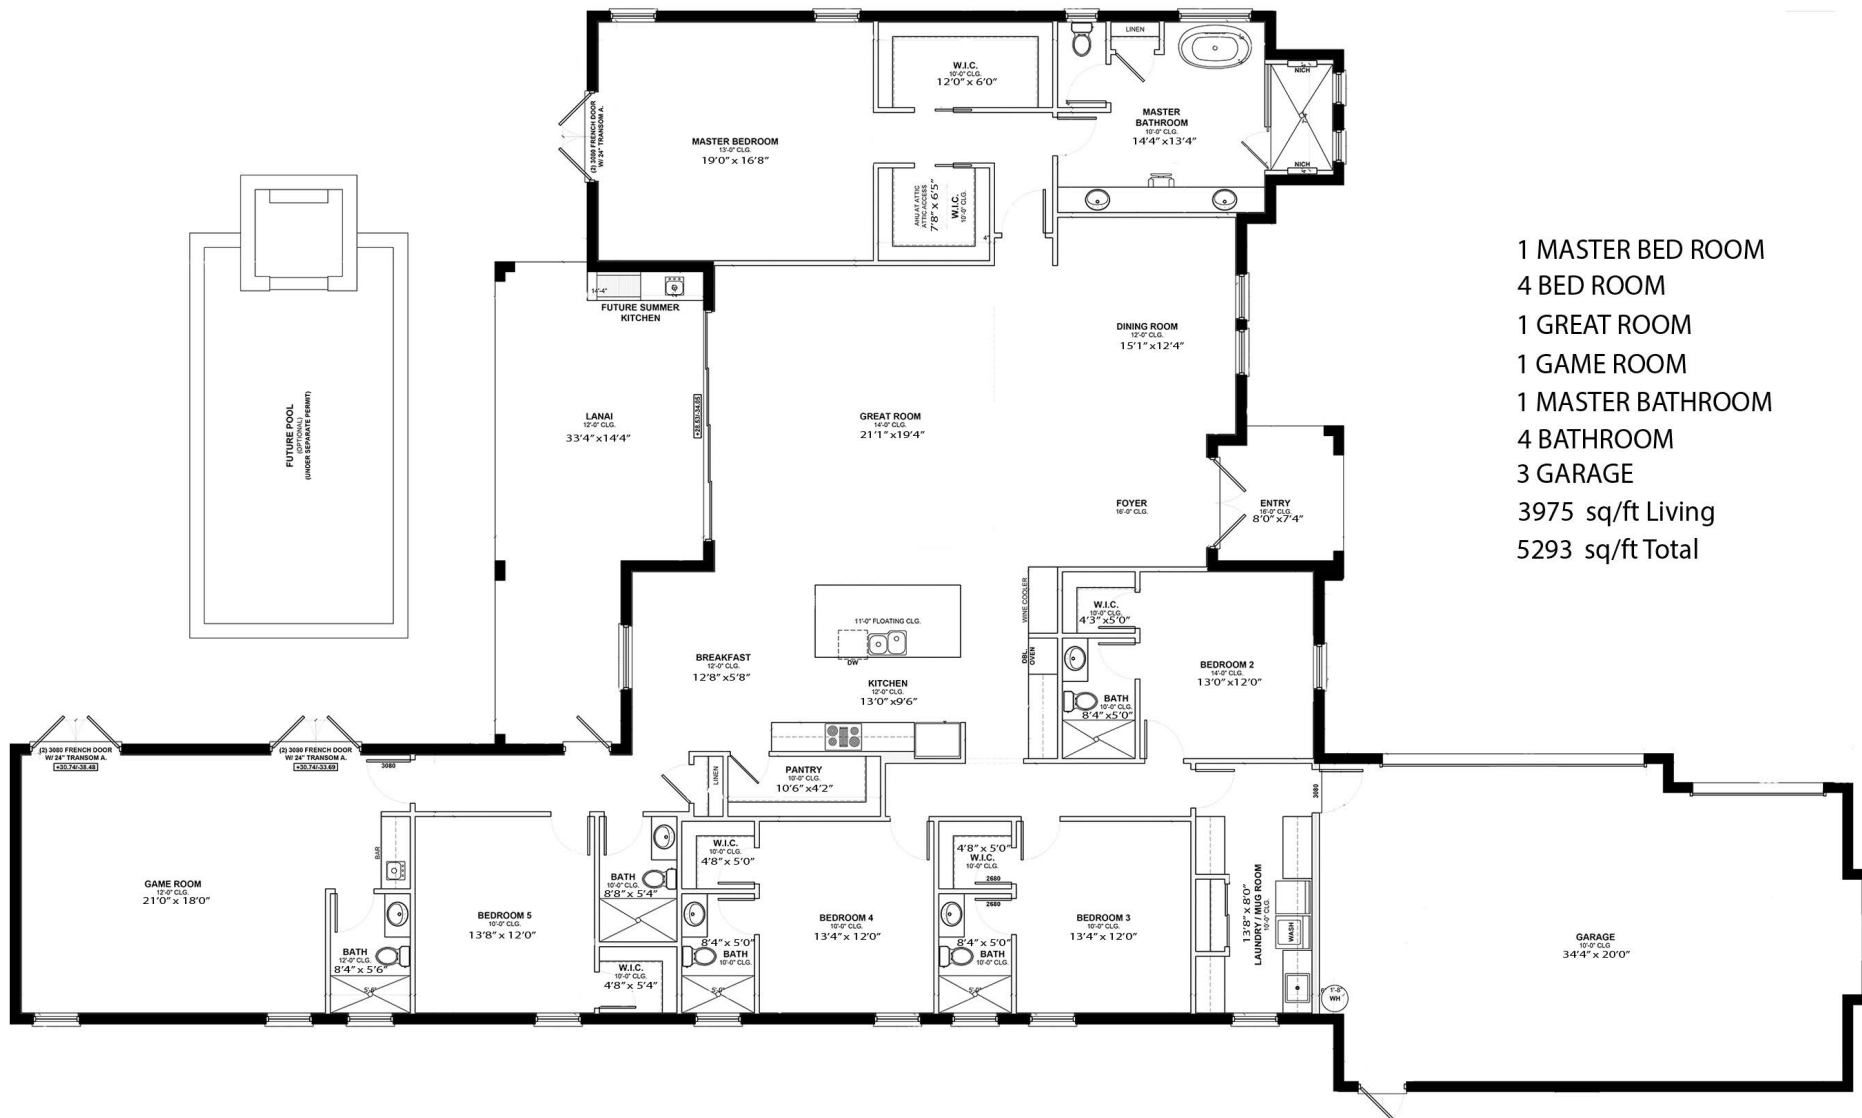

# MILAN MODEL

- 1 MASTER BED ROOM
- 4 BED ROOM
- 1 GREAT ROOM
- 1 GAME ROOM
- 1 MASTER BATHROOM
- 4 BATHROOM
- 3 GARAGE
- 3975 sq/ft Living
- 5293 sq/ft Total