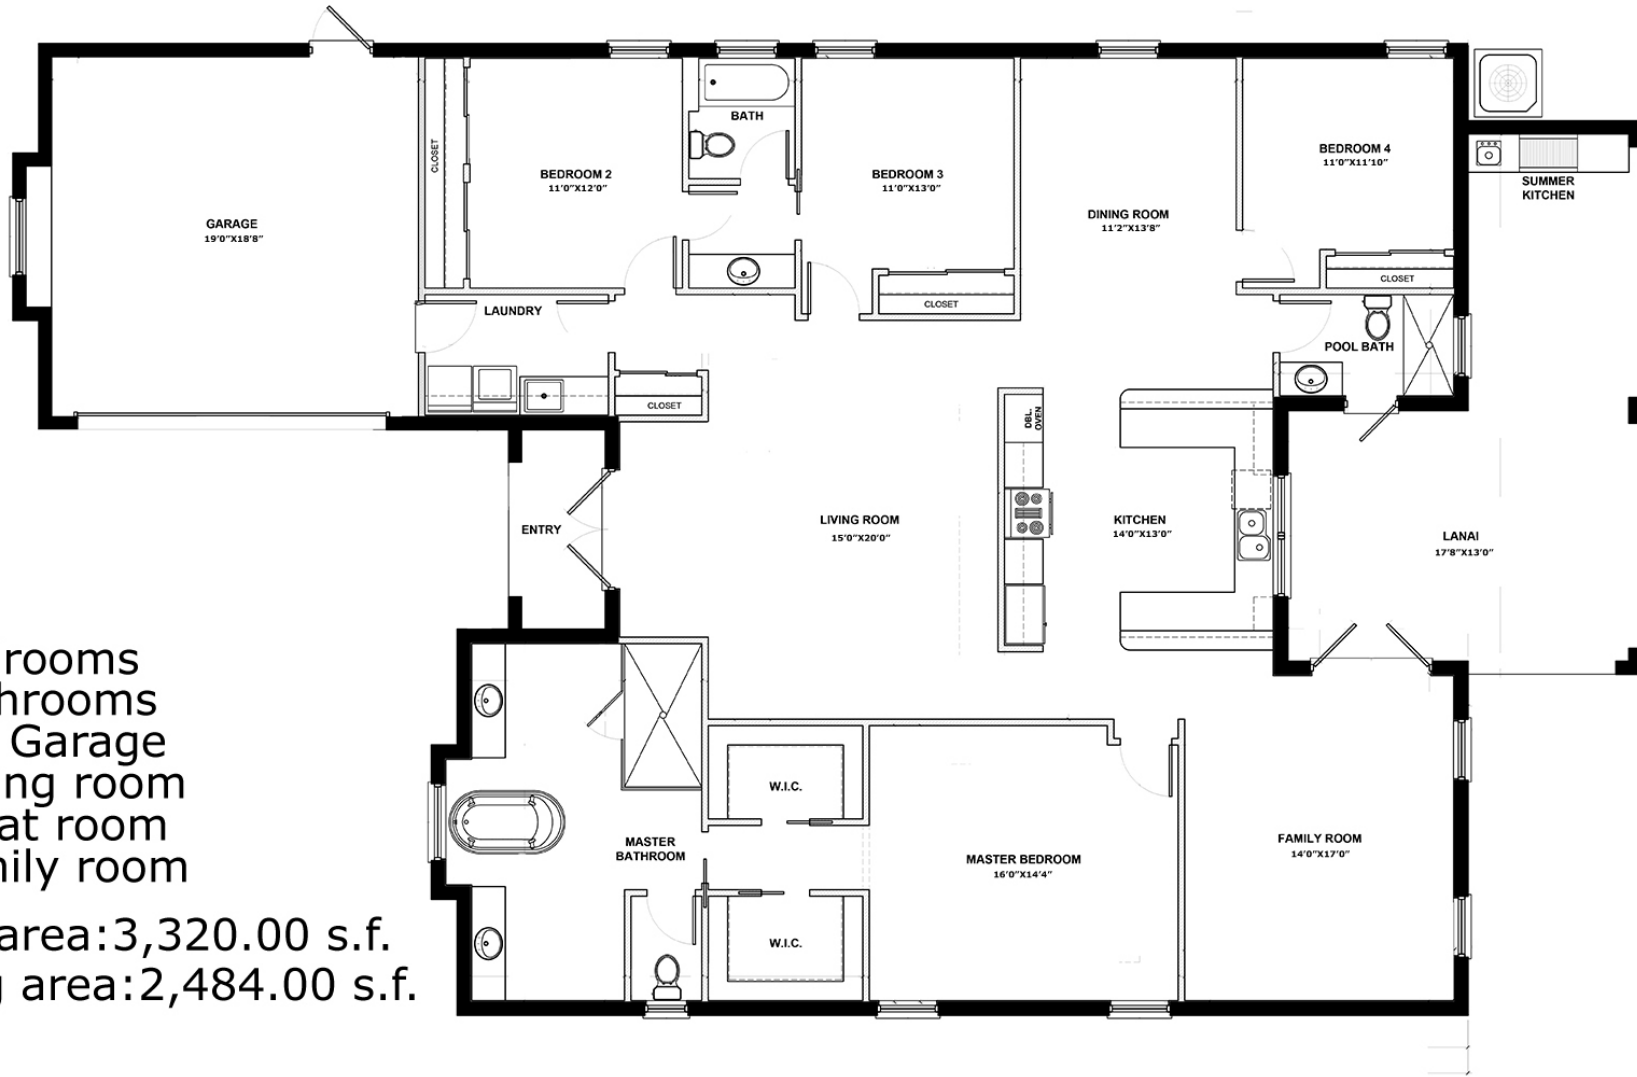

# ALHAMBRA MODEL

- 4 Bedrooms
- 3 Bathrooms
- 1 Car Garage
- 1 Dining room
- 1 Great room
- 1 Family room

Total area: 3,320.00 s.f.  
Living area: 2,484.00 s.f.