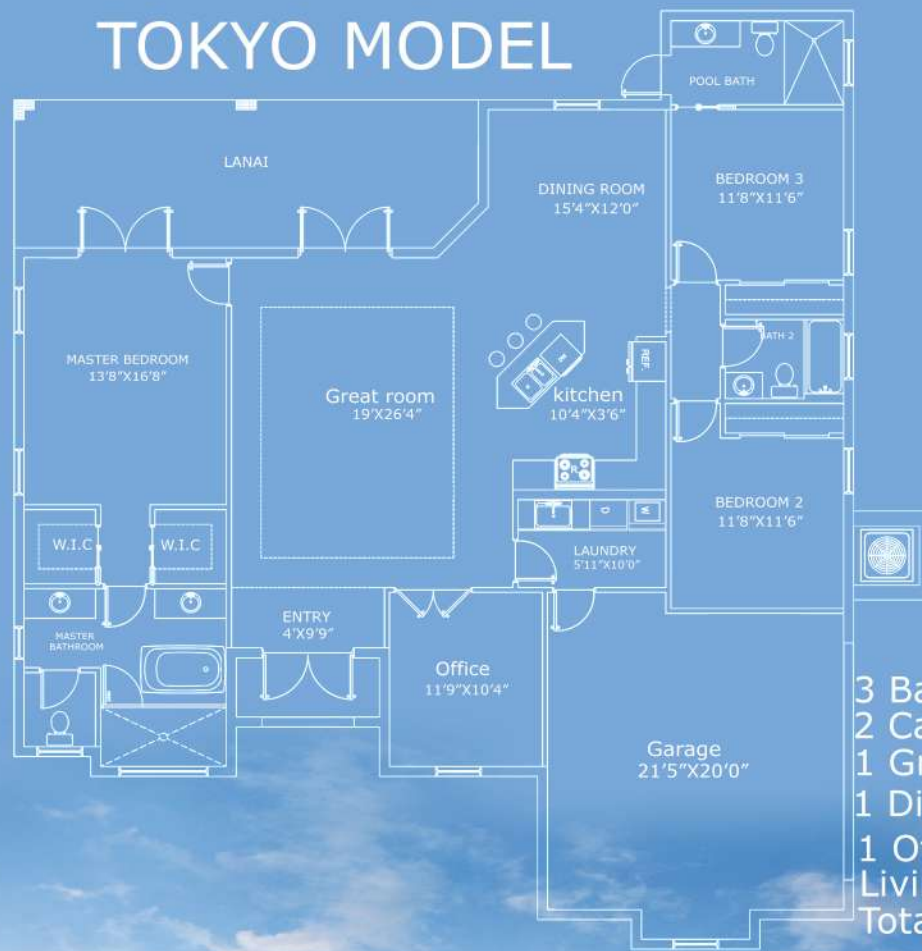

TOKYO MODEL

3 Bathrooms
2 Cars Garage
1 Great room
1 Dining room
1 Office
Living area: 2,008.54 s.f.
Total area: 2,824.37 s.f.

TOKYO MODEL

- 3 Bedrooms
- 3 Bathrooms
- 2 Cars Garage
- 1 Great room
- 1 Dining room
- 1 Office

Living area: 2,008.54 s.f.

Total area: 2,824.37 s.f.

TOKYO MODEL