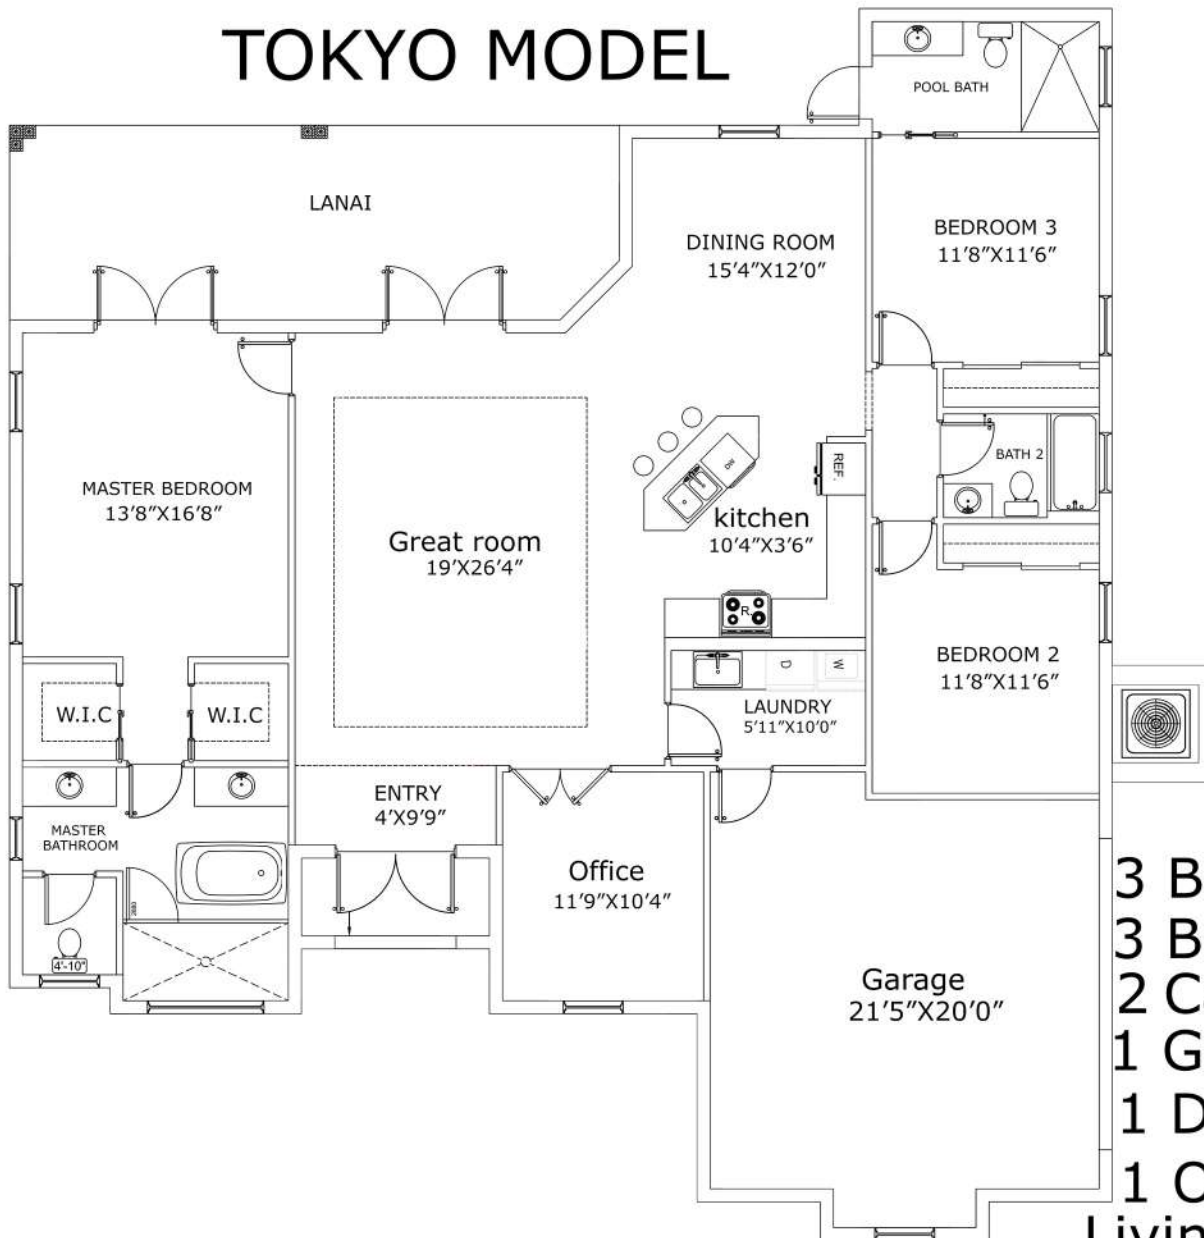

TOKYO MODEL

3 Bathrooms
2 Cars Garage
1 Great room
1 Dining room
1 Office
Living area: 2,008.54 s.f.
Total area: 2,824.37 s.f.

TOKYO MODEL

- 3 Bedrooms
- 3 Bathrooms
- 2 Cars Garage
- 1 Great room
- 1 Dining room
- 1 Office

Living area: 2,008.54 s.f.

Total area: 2,824.37 s.f.

TOKYO MODEL